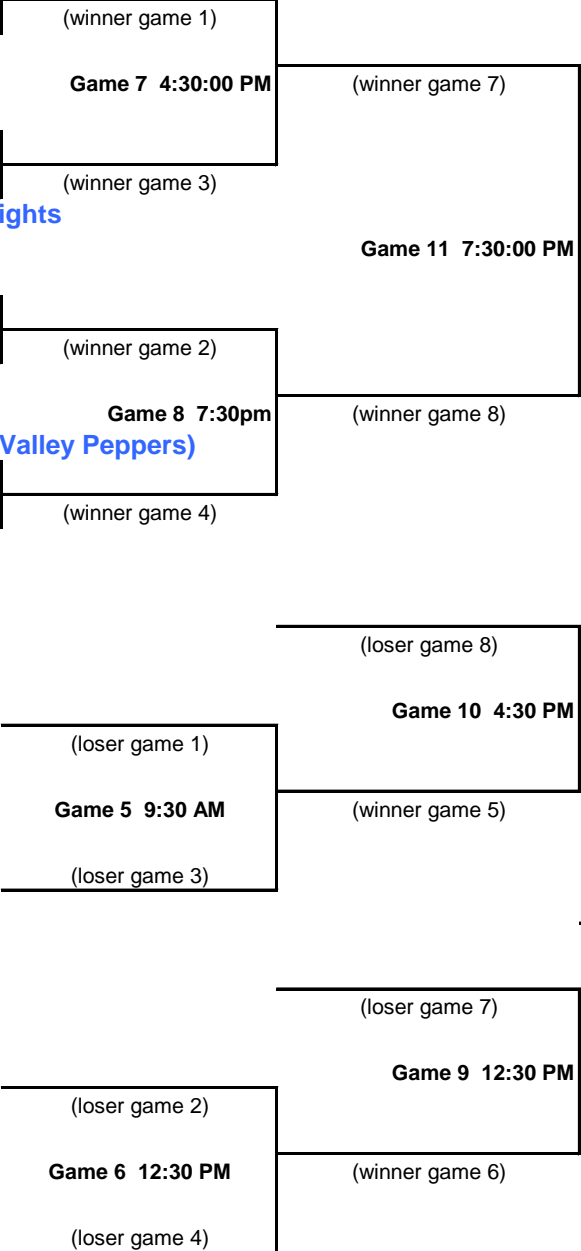

Sat - August 2, 2008 (Day 1)	Sun - August 3, 2008 (Day 2)	Mon - August 4, 2008 (Day 3)	Tue - August 5, 2008 (Day 4)	Wed - August 6, 2008 (Day 5)	WA STATE JUNIOR STATE - SELAH 8-TEAM DOUBLE ELIMINATION TOURNAMENT BRACKET FOR 2008
---------------------------------	---------------------------------	---------------------------------	---------------------------------	---------------------------------	--

WINNERS BRACKET

- Ferndale**
Game 1
9:30 AM
- River Ridge**
- Mt. Spokane**
Game 3
4:30 PM
- DIV VI #1 Richland Knights**
- Burlington**
Game 2
12:30 PM
- Lakeside Issaquah**
- DIV VI (HOST-Yakima Valley Peppers)**
Game 4
7:30 PM
- Central Valley**

LOSERS BRACKET

- (loser game 8)
- Game 10 4:30 PM**
- (loser game 1)
- Game 5 9:30 AM**
- (loser game 3)
- (loser game 11)
- Game 12 1:00 PM**
- (loser game 7)
- Game 9 12:30 PM**
- (loser game 2)
- Game 6 12:30 PM**
- (loser game 4)

Champion

**8/7/2008
6:00 PM**

Overall
Championship
Game Time TBA
Winner to
Regional
Tournament

**Champion From
Kennewick
Tournament**

Thur - August 7, 2008
(Day 6)