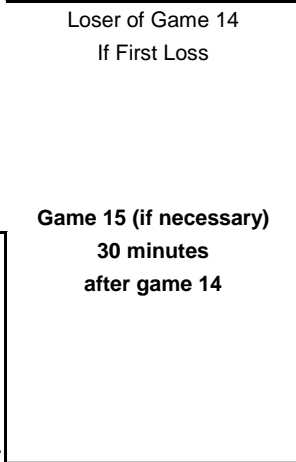

Champion

**8/7/2008
6:00 PM**

Overall
Championship
Game Time TBA
Winner to
Regional
Tournament

**Champion From
Kennewick
Tournament**

Thur - August 7, 2008
(Day 6)